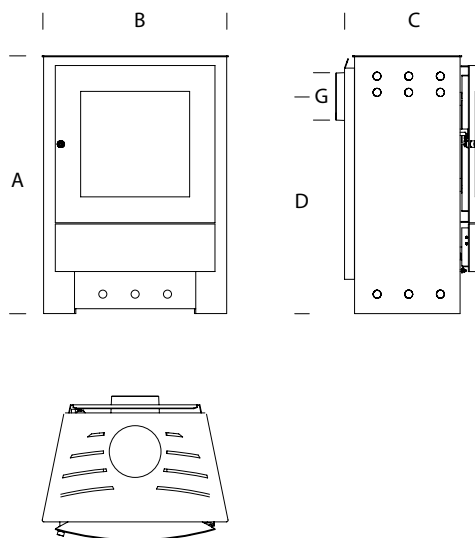

The R exists in three sizes and outputs: R24, R34 and R44. Each one comes in graphite or alumat color.

Nestor Martin stoves and inserts are designed to efficiently burn a variety of gas types. Whether you wish to burn natural gas, propane or butane, the R model, like all of the Nestor Martin stoves and inserts, can bring the most out of the fuel you choose. They have been tested to meet the strictest standards of efficiency and emissions.

R34 - Graphite

MODEL	R24	R34	R44
AxBxC (mm)	738x514x375	797x574x420	849x682x472
D (mm)	614	686	709
G Ø ext. - Ø int. (mm)	125/110	125/110	125/110
Weight (kg)	60	66	75
Max. heat output (kW)	6	7	9
Heating Capacity (m ³)*	75	90	115
Efficiency (%)	85	85	85
Certification	HR+ / EN613	HR+ / EN613	HR+ / EN613